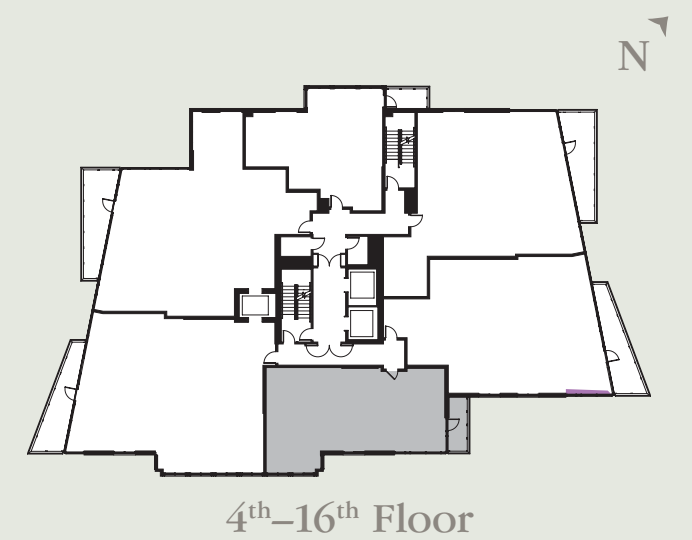

RESIDENCE C1

2 BEDROOMS | 2 BATHROOMS

APPROX. 1,100 SQ. FT. | BALCONY 90 SQ. FT.

4th-16th Floor