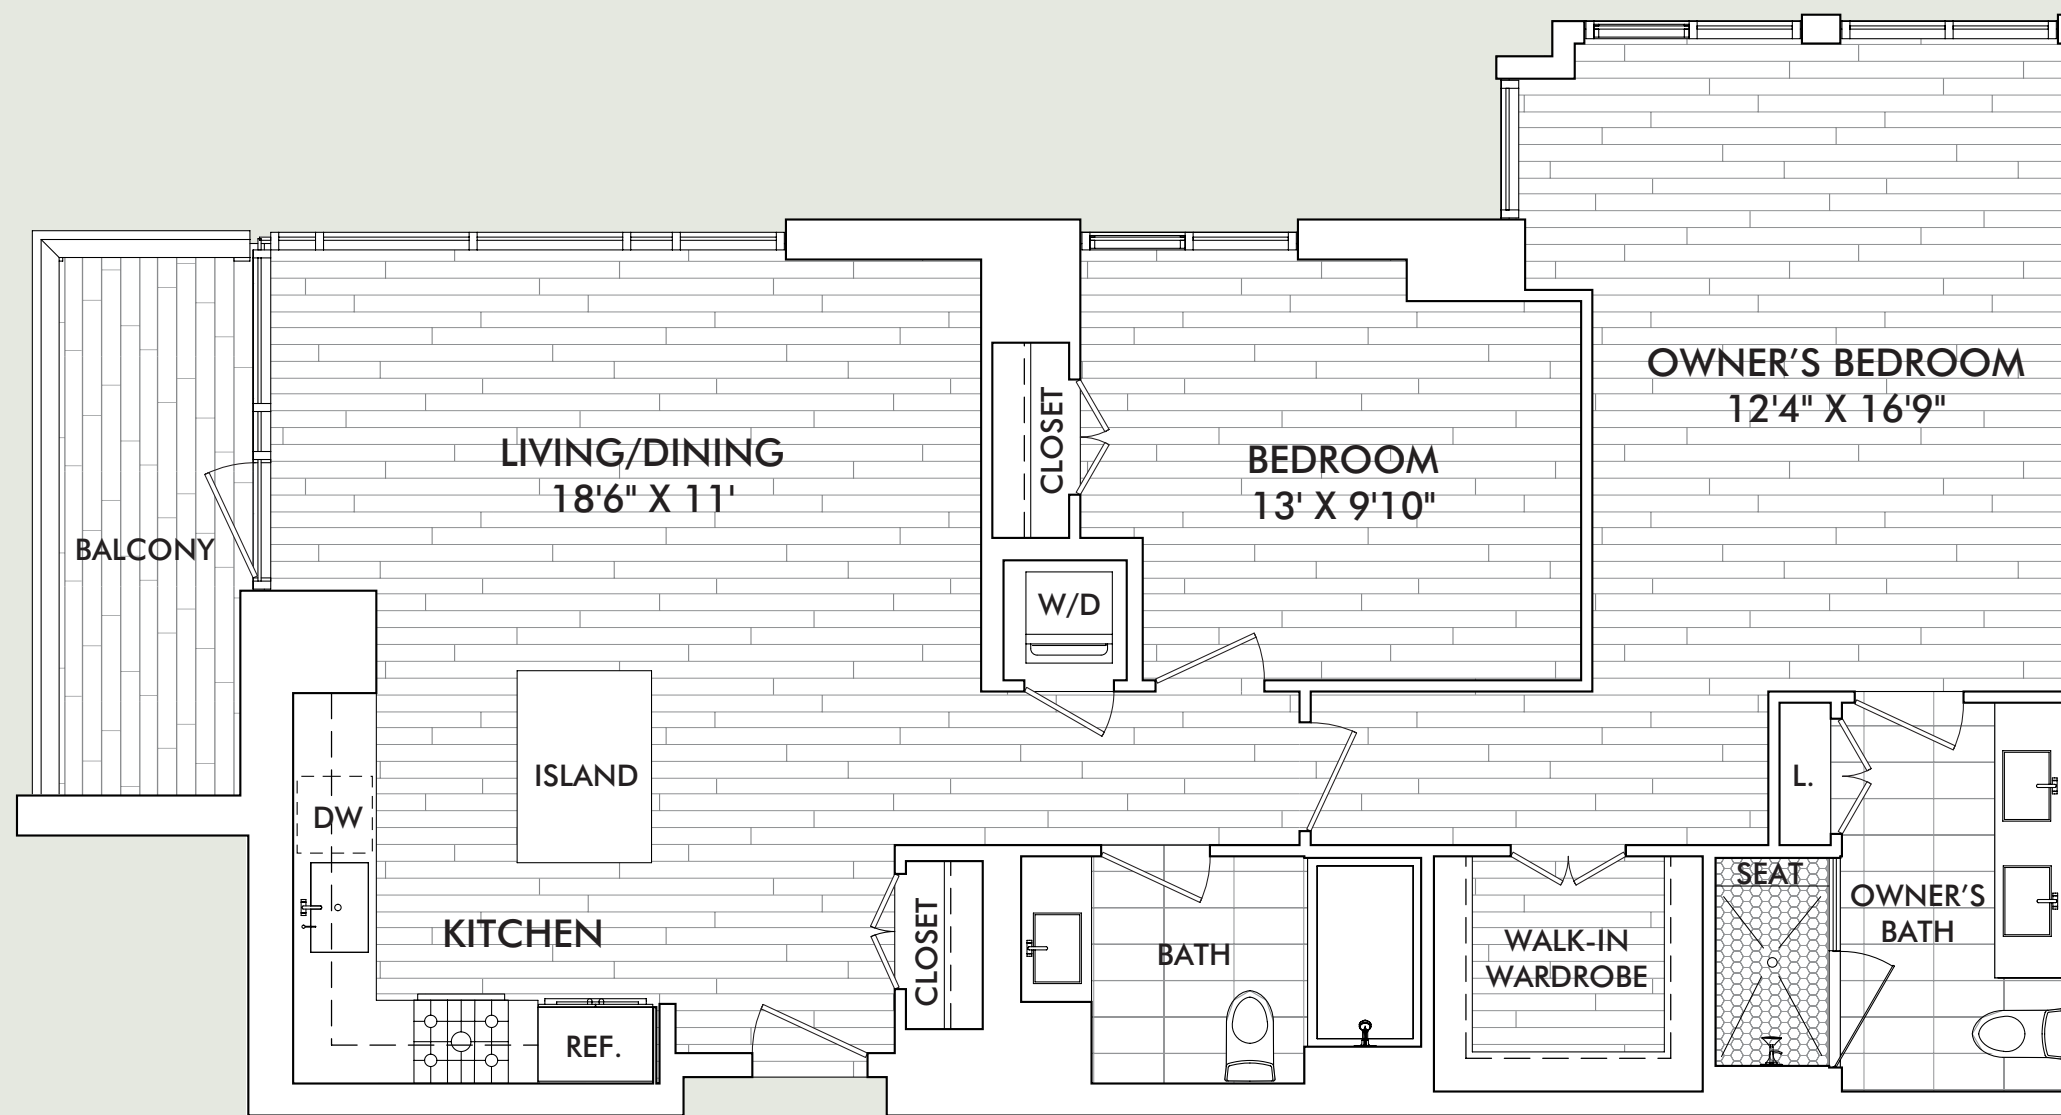

RESIDENCE C1

2 BEDROOMS | 2 BATHROOMS

APPROX. 1,100 SQ. FT. | BALCONY 90 SQ. FT.

4th-16th Floor