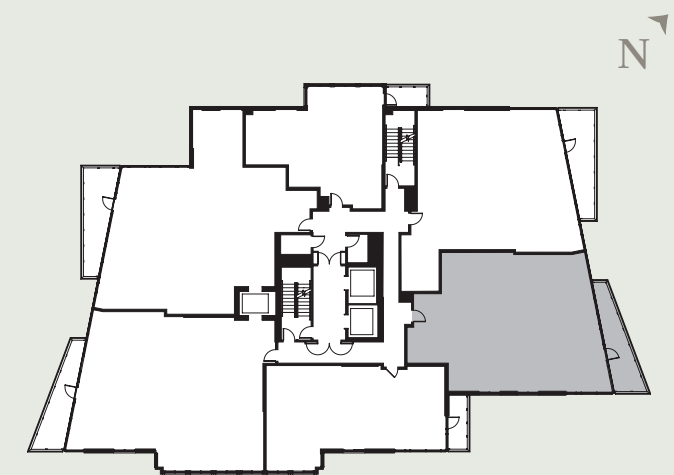

RESIDENCE C5

2 BEDROOMS | 2 BATHROOMS
 APPROX. 1,600 SQ. FT. | BALCONY APPROX. 190 SQ. FT.

#1201 & #1401