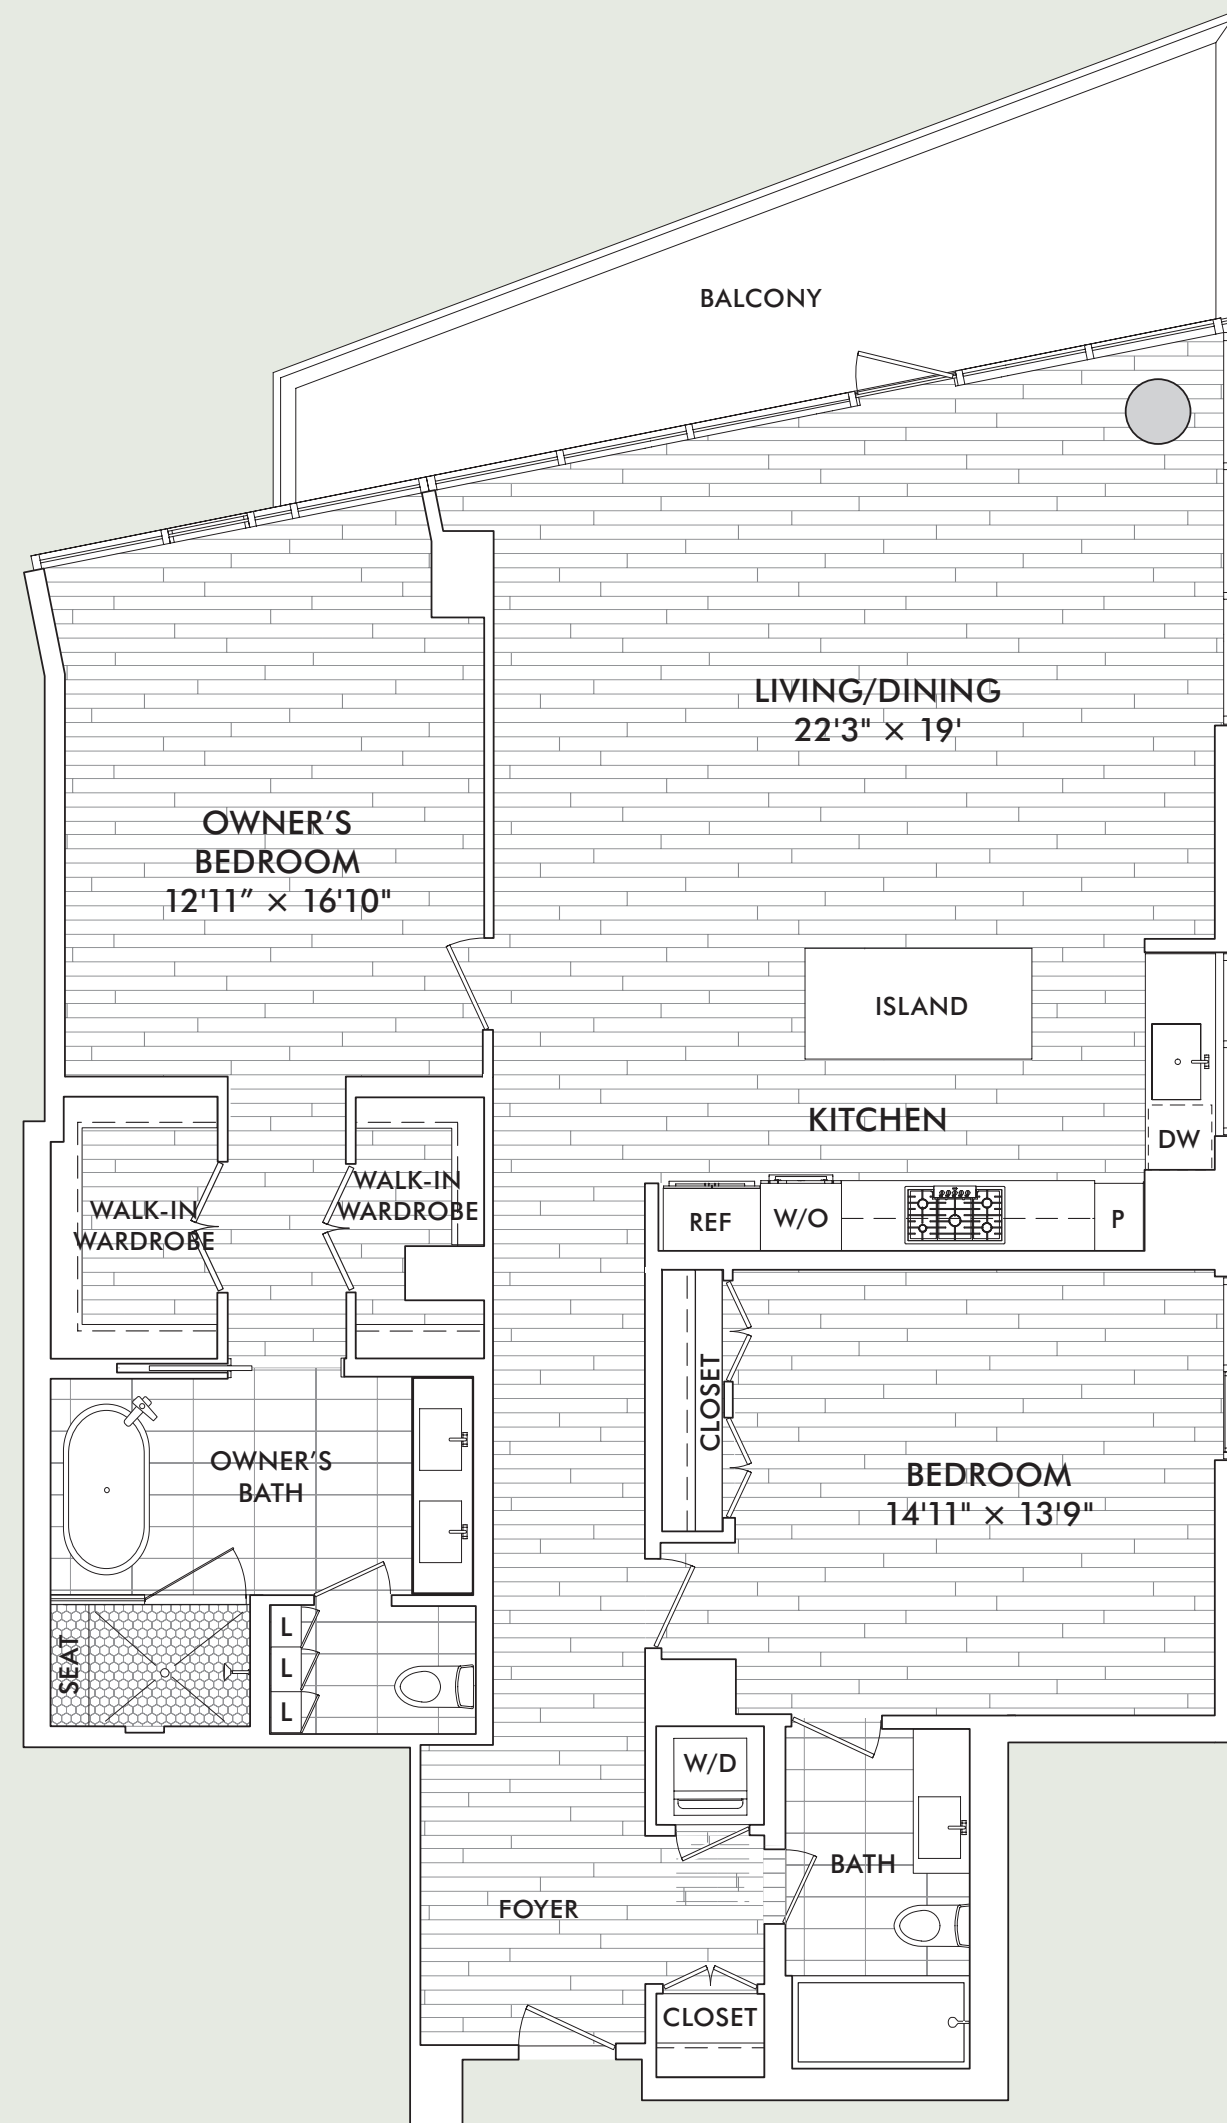

RESIDENCE C5

2 BEDROOMS | 2 BATHROOMS
 APPROX. 1,600 SQ. FT. | BALCONY APPROX. 190 SQ. FT.

#1201 & #1401