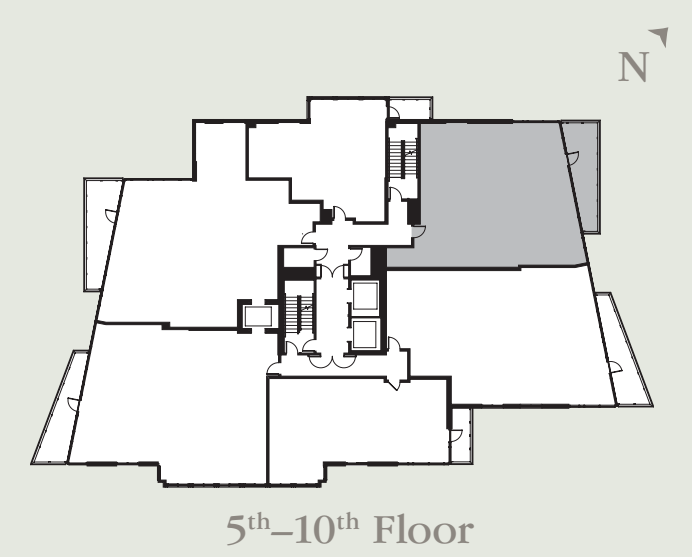

RESIDENCE C2

2 BEDROOMS | 2 BATHROOMS

APPROX. 1,490 SQ. FT. | BALCONY 205 SQ. FT.

5th-10th Floor