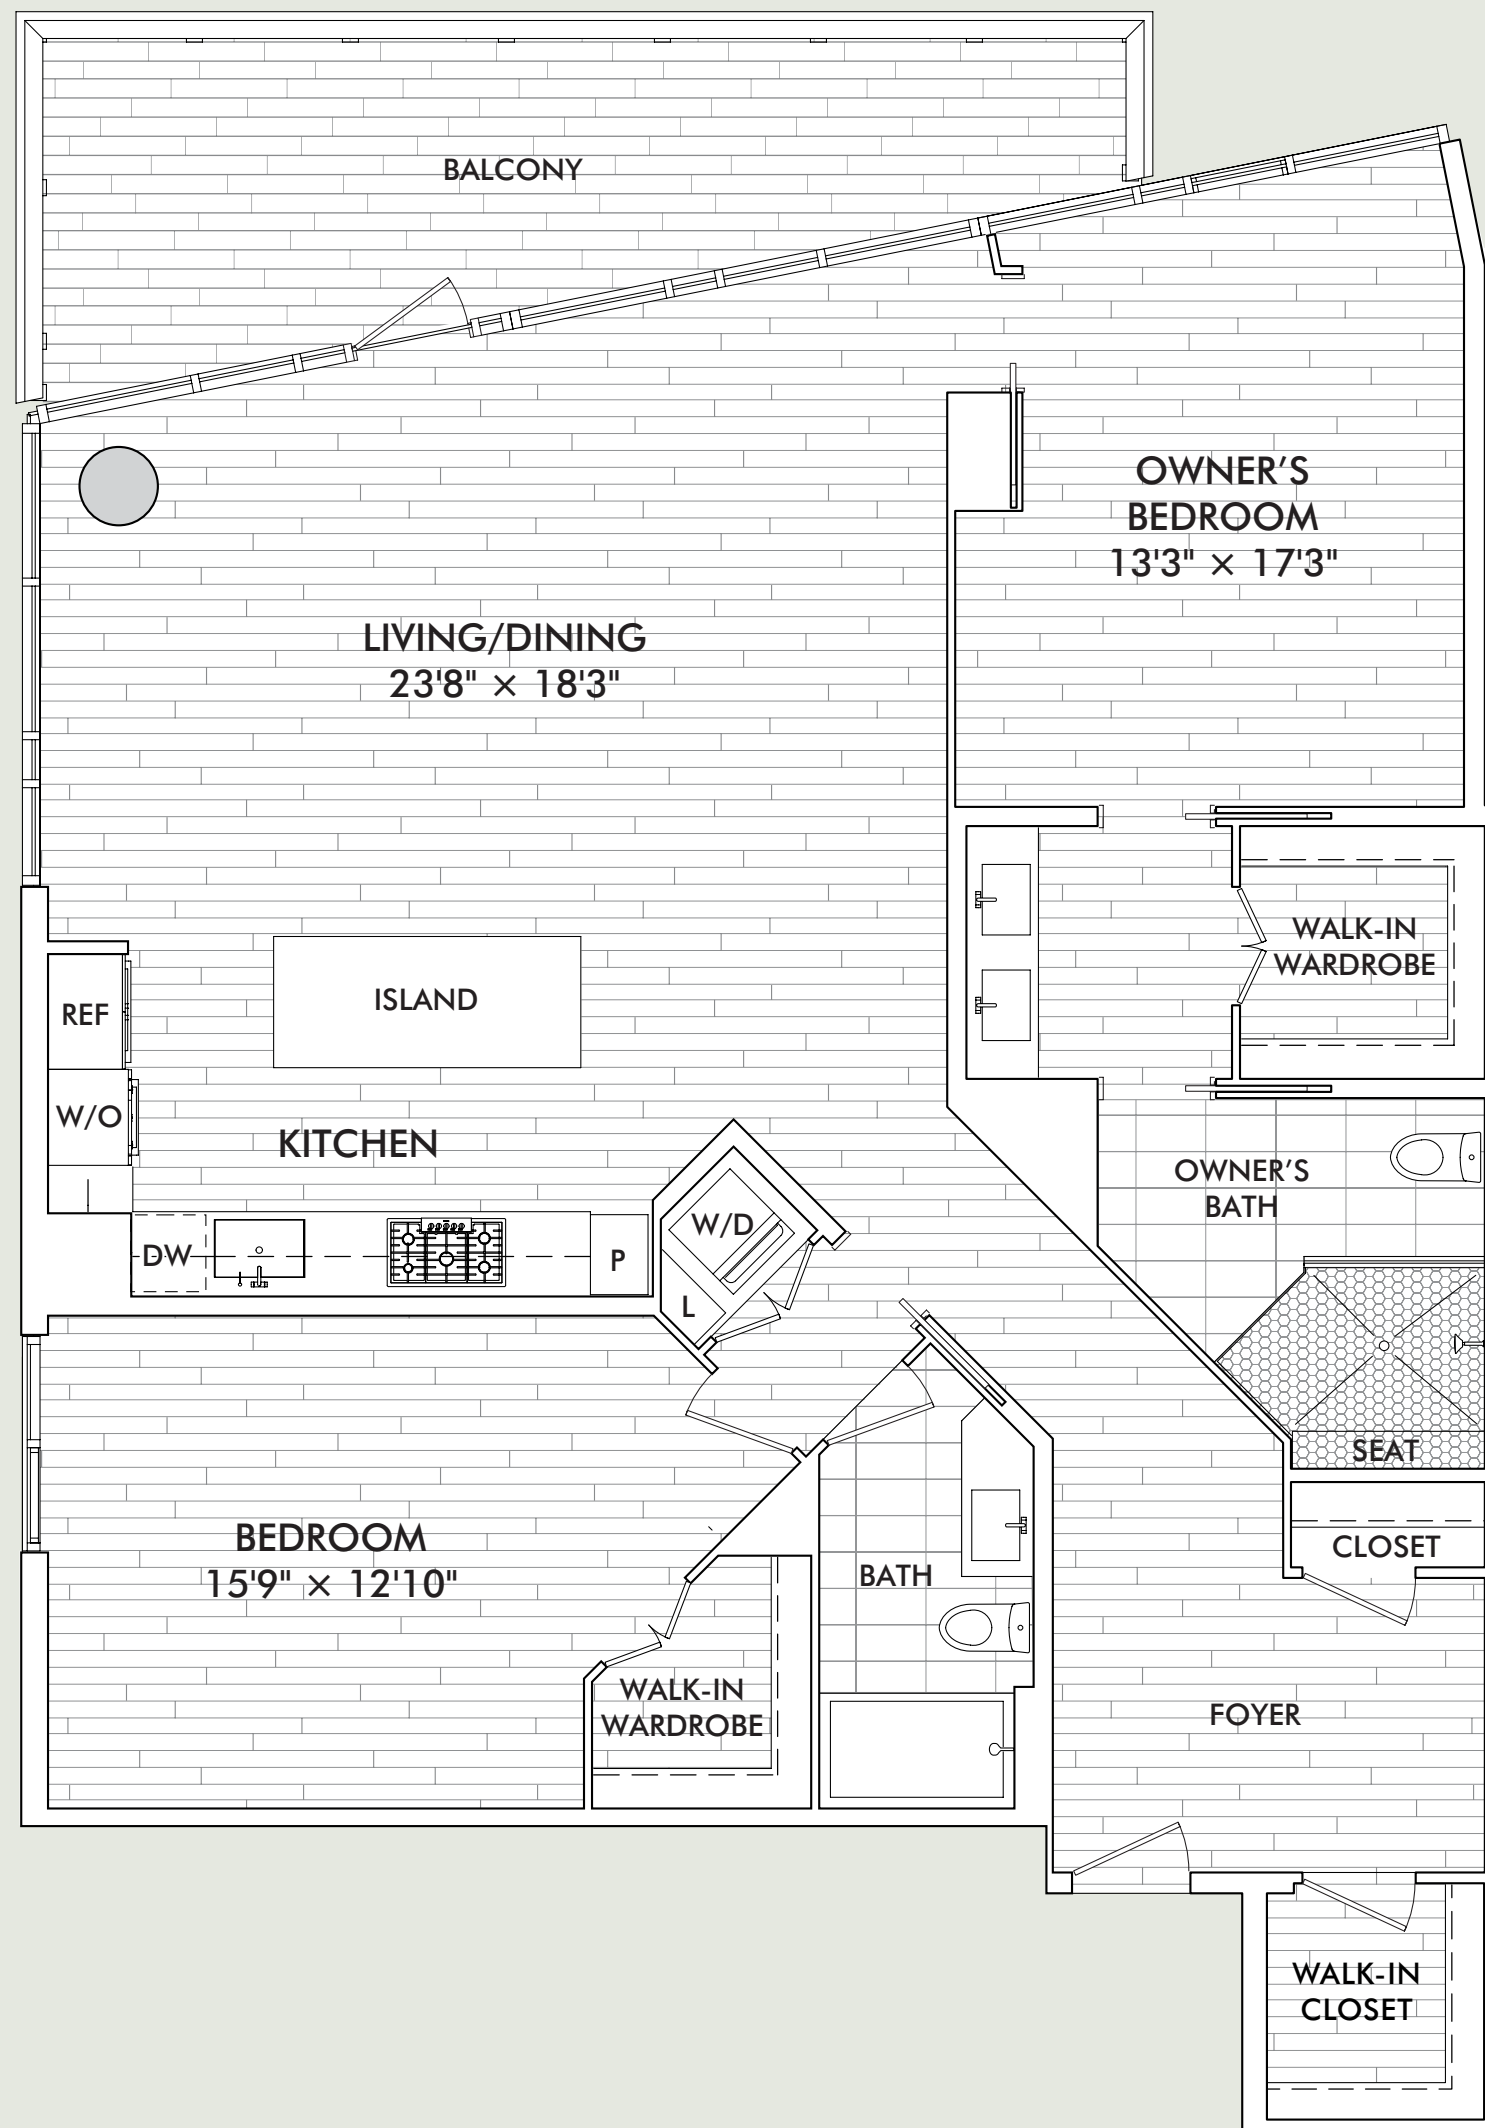

RESIDENCE C2

2 BEDROOMS | 2 BATHROOMS

APPROX. 1,490 SQ. FT. | BALCONY 205 SQ. FT.

5th-10th Floor