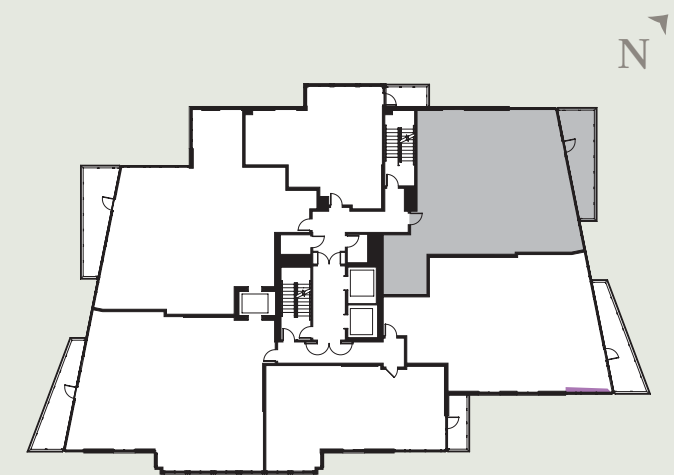

RESIDENCE D1

2 BEDROOMS + DEN | 2 BATHROOMS  
 APPROX. 1,690 SQ. FT. | BALCONY 205 SQ. FT.

4<sup>th</sup>, 11<sup>th</sup>-15<sup>th</sup> Floor