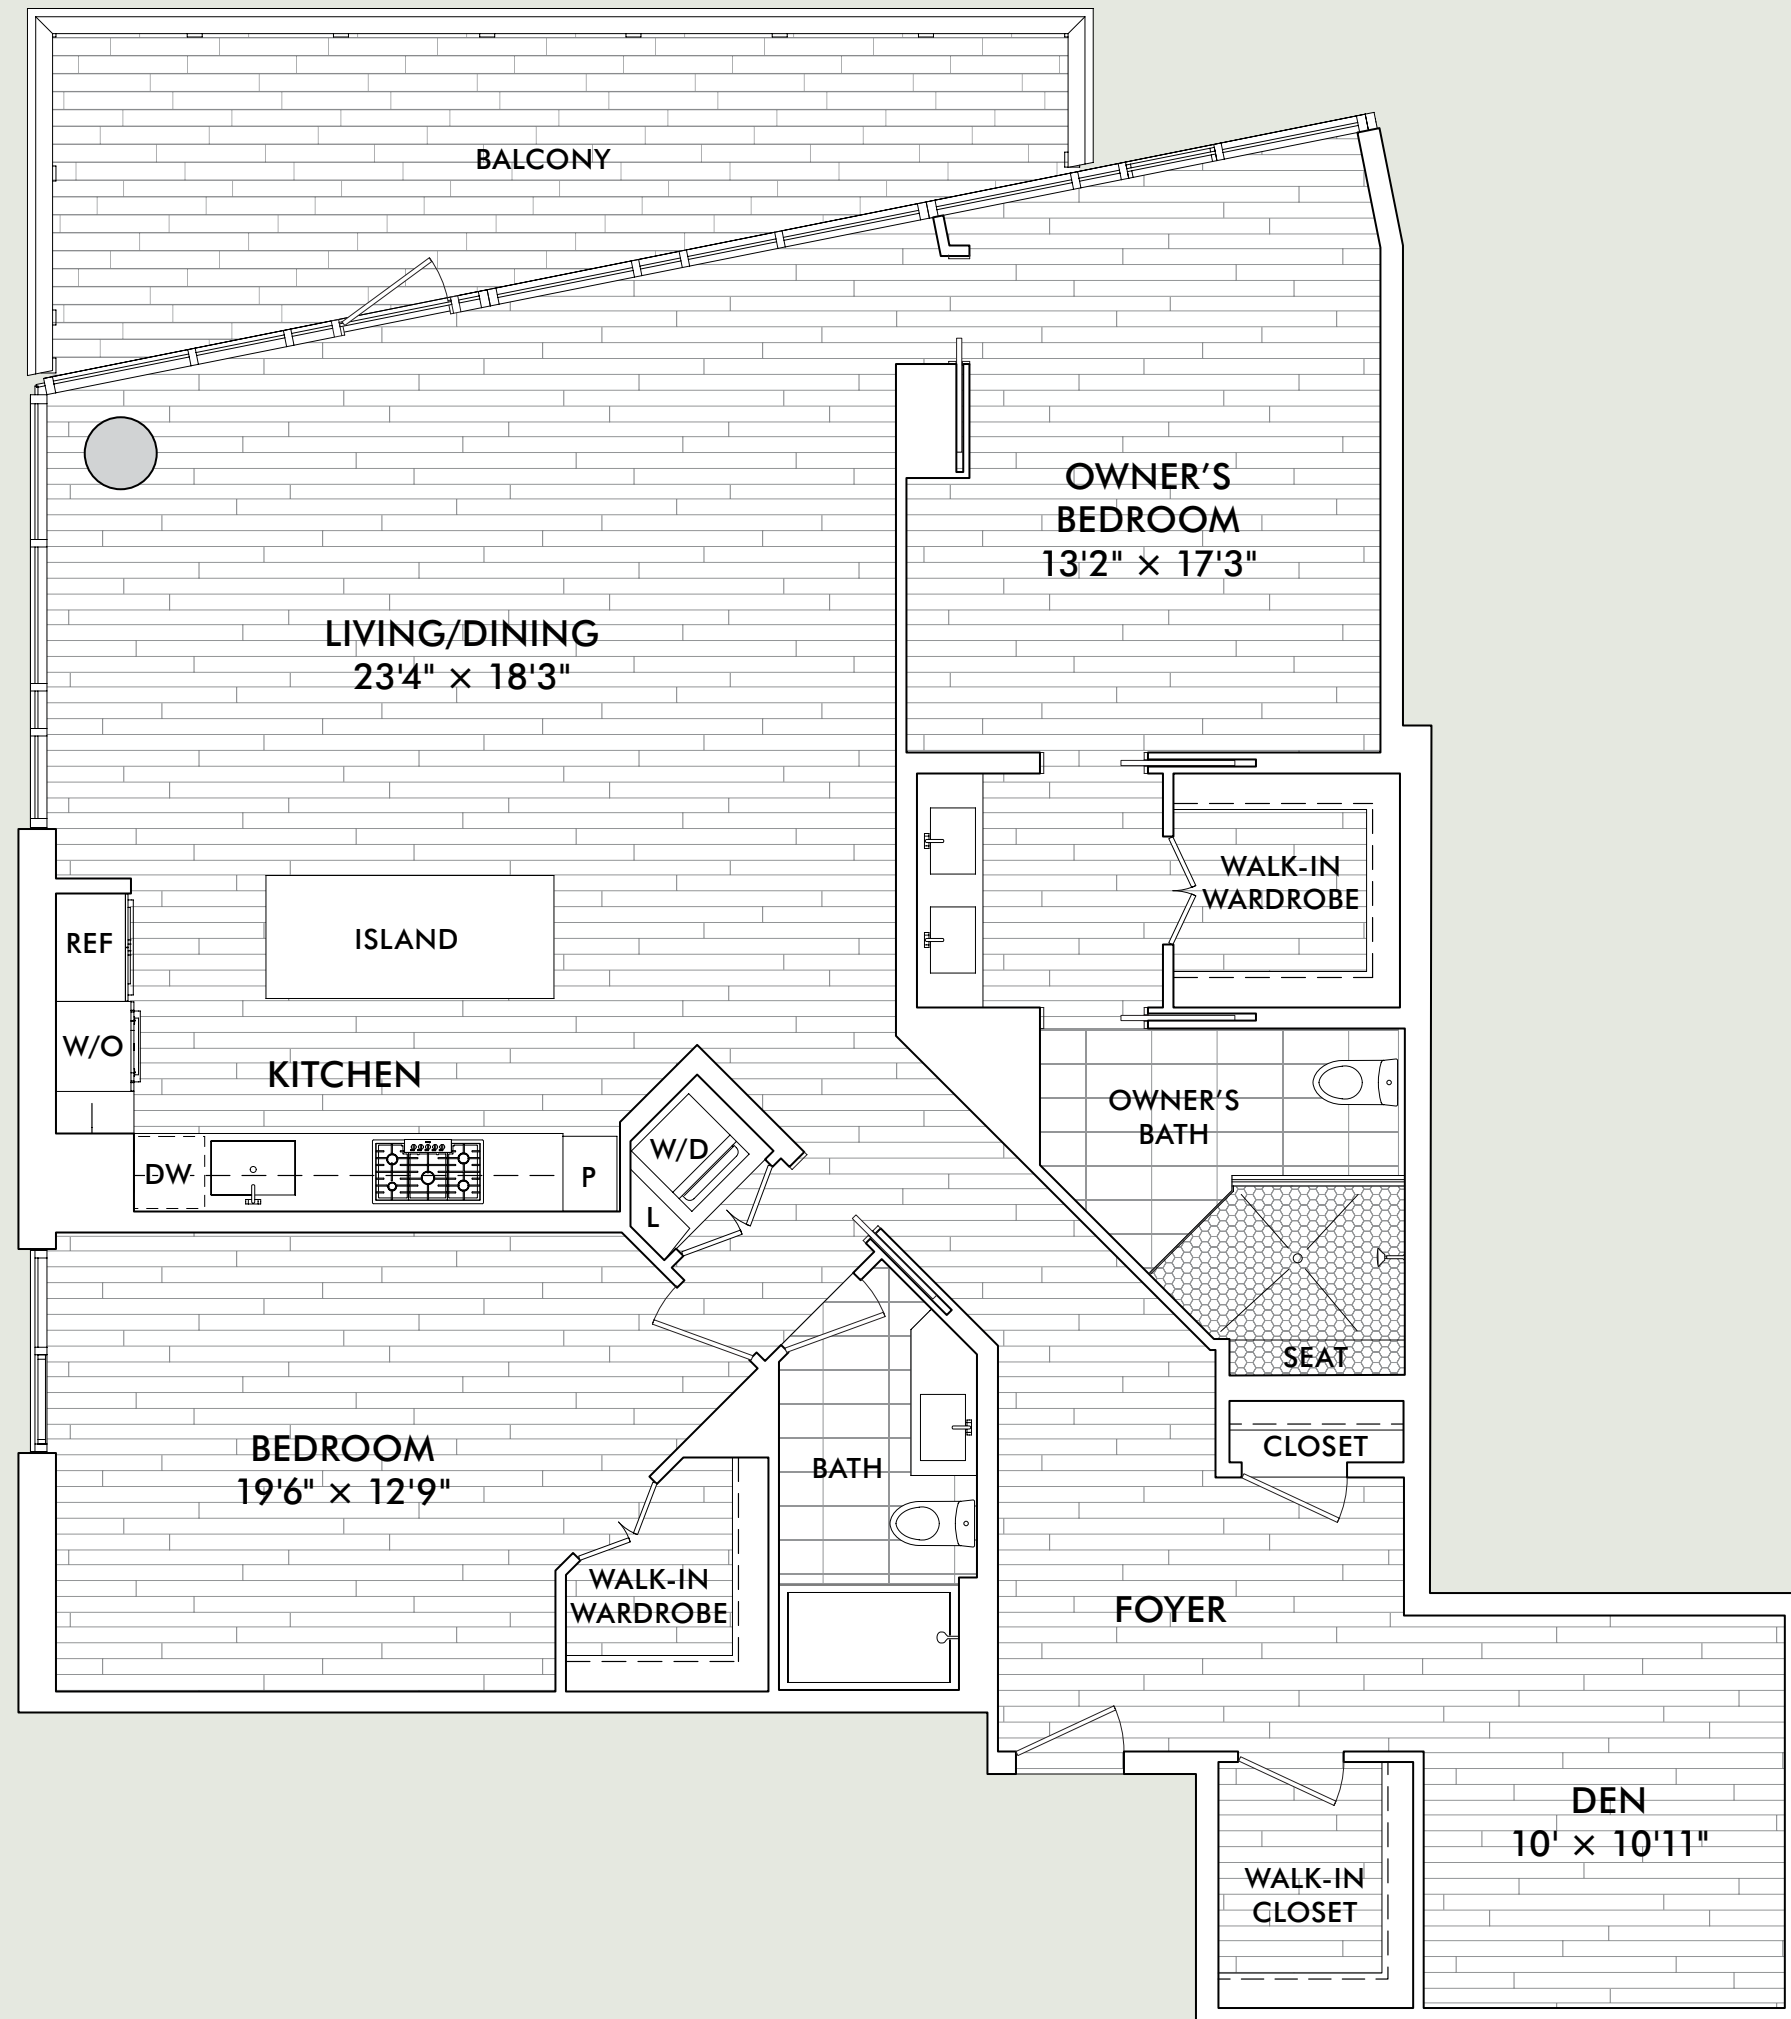

RESIDENCE D1

2 BEDROOMS + DEN | 2 BATHROOMS  
 APPROX. 1,690 SQ. FT. | BALCONY 205 SQ. FT.

4<sup>th</sup>, 11<sup>th</sup>-15<sup>th</sup> Floor